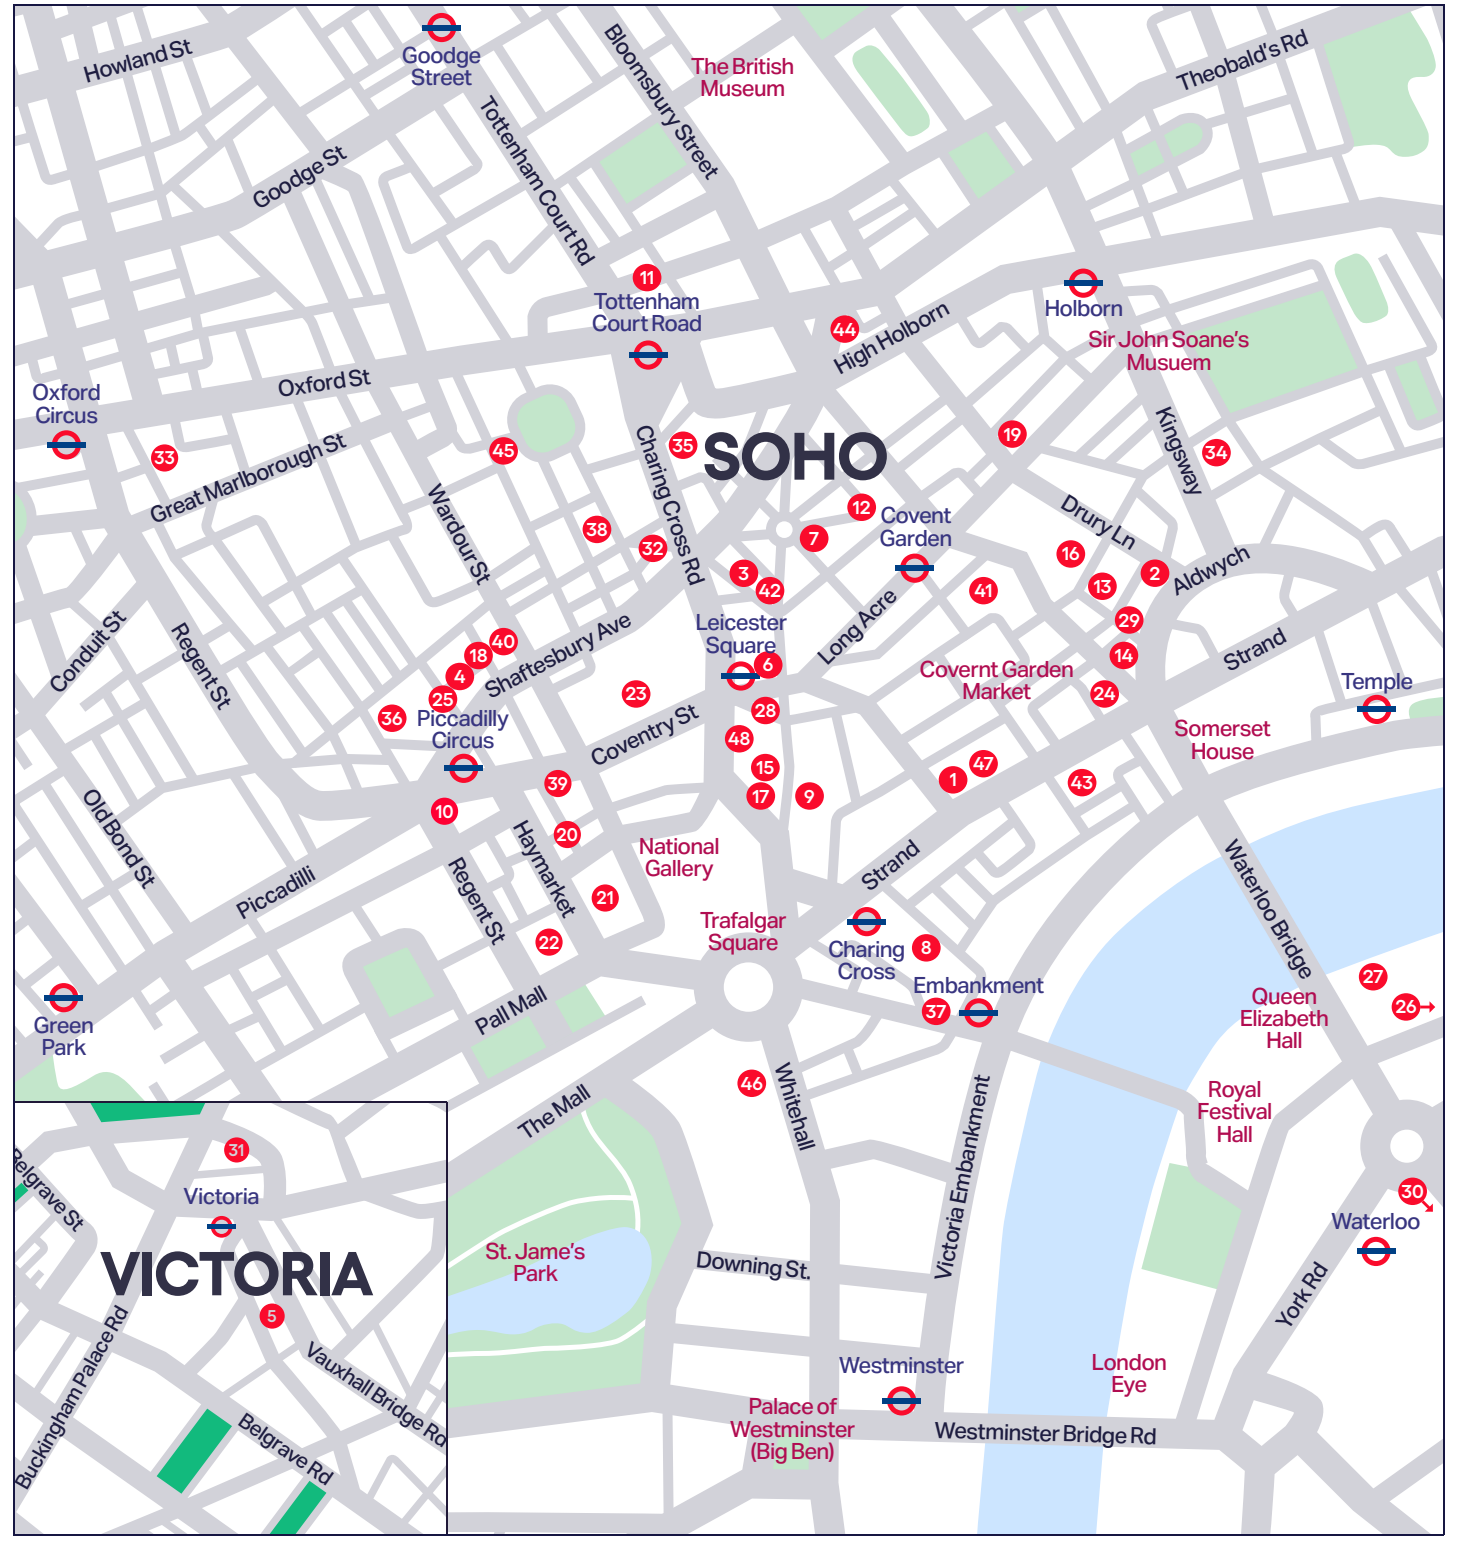

DOMINION THEATRE

LIMITED SEASON

STARRING
PETER ANDRE
AS VINCE FONTAINE

SPECIAL GUEST STAR
JASON DONOVAN
AS TEEN ANGEL, AT CERTAIN PERFORMANCES

JIM JACOBS & WARREN CASEY
BOOK, MUSIC & LYRICS BY

WE GO TOGETHER
GREASE
THE MUSICAL

"BRIGHTLY ENTERTAINING, IT BLASTS OUT ROOM-FILLING ENERGY!"
Guardian

PICCADILLY THEATRE

NOW ON STAGE

THE MUSICAL
MOULIN ROUGE

TRUTH BEAUTY FREEDOM LOVE
SPECTACULAR NIGHT OUT!

LONDON'S MOST

SHINING LIKE THE SUN
SMILING, HAVING FUN!

BENNY ANDERSSON & BJÖRN ULVAEUS'
MAMMA MIA!
THE SMASH HIT MUSICAL BASED ON THE SONGS OF ABBA

NOVELLO THEATRE
A DELFONT MACKINTOSH THEATRE

Theatre

1. Adelphi	25. Lyric
2. Aldwych	26. Menier Chocolate Factory
3. Ambassadors	27. National
4. Apollo	28. Noel Coward
5. Apollo Victoria	29. Novello
6. Arts	30. The Old Vic
7. Cambridge	31. The Other Palace
8. Charing Cross	32. Palace
9. Coliseum	33. London Palladium
10. Criterion	34. Peacock
11. Dominion	35. Phoenix
12. Donmar Warehouse	36. Piccadilly
13. Drury Lane	37. Playhouse
14. Duchess	38. Prince Edward
15. Duke of York	39. Prince of Wales
16. Fortune	40. Queen's
17. Garrick	41. Royal Opera House
18. Gielgud	42. St Martin's
19. Gillian Lynne	43. Savoy
20. Harold Pinter	44. Shaftesbury
21. Haymarket	45. Soho
22. Her Majesty's	46. Trafalgar Studios
23. Leicester Square	47. Vaudeville
24. Lyceum	48. Wyndham's

Big Night Out.
Big. HUGE.

PRETTY WOMAN THE MUSICAL

♥ SAVOY THEATRE ♥